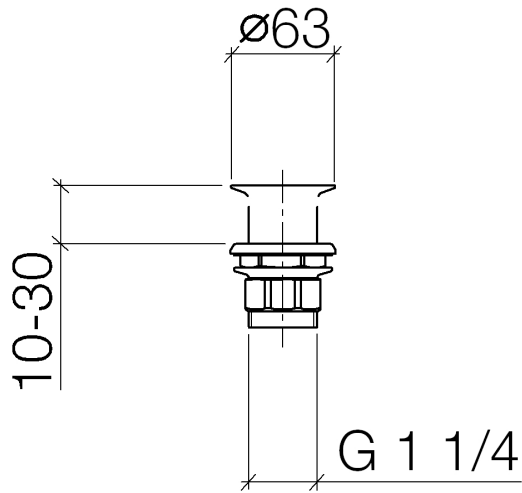

10 110 970

Fits: IMO, LULU, MADISON, MEM, TARA,
CL.1, LISSÉ, VAIA, META, CYO

	Brushed Light Gold	10 110 970-27
	Chrome	10 110 970-00
	Brushed Platinum	10 110 970-06
	Platinum	10 110 970-08
	Durabress (23kt Gold)	10 110 970-09
	Dark Chrome	10 110 970-19
	Light Gold	10 110 970-26
	Brushed Durabress (23kt Gold)	10 110 970-28
	Matte Black	10 110 970-33
	Brushed Bronze	10 110 970-42
	Brushed Champagne (22kt Gold)	10 110 970-46
	Champagne (22kt Gold)	10 110 970-47
	Brushed Chrome	10 110 970-93
	Brushed Dark Platinum	10 110 970-99

Grated waste 1 1/4" - Brushed Light Gold

IMO

10 110 970

Only suitable for sinks without an overflow.

10 110 970

10 110 970

Parts for other finishes can be found here: [Chrome](#)

Spare parts list

No.	Item Number	Name	Quantity used	Delivery time
1	09 11 01 025-27	cup	1	60
2	09 14 05 039 90	seal	1	2
3	09 14 03 025 90	seal	1	2
4	09 23 10 017 90	nut	1	2
5	09 23 10 020-27	nut	1	60